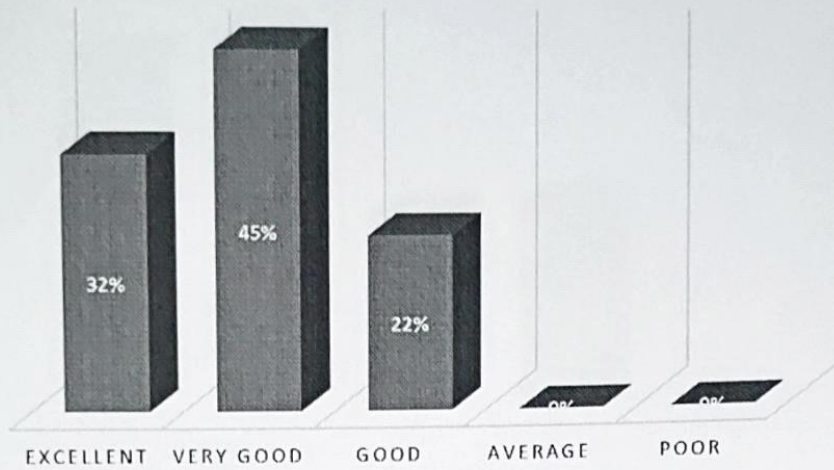

RESPONSE IN %