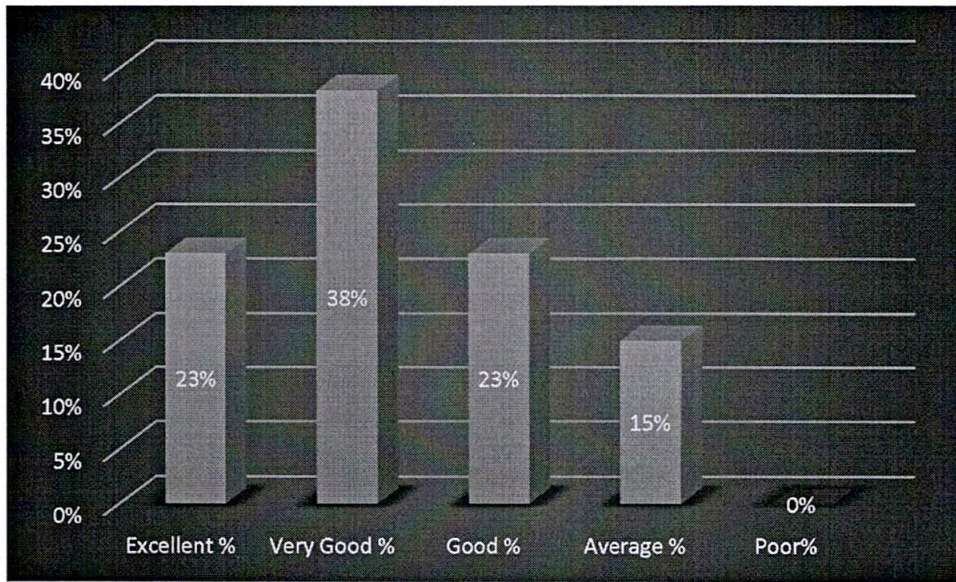

Parents Feedback analysis 2021-22

Q.1. How do you rate the college for conducting regular classes?

Q.2. How do you rate the college for completion of the syllabus on time?

Q. 3. How do you rate the Library?

Q.4. How do you rate the faculty in terms of the teaching-learning process?

Q.5. How do you rate your ward's performance?

Q.6. How helpful are the faculty?

Q.7. How do you rate the college in terms of all-round development of the students?