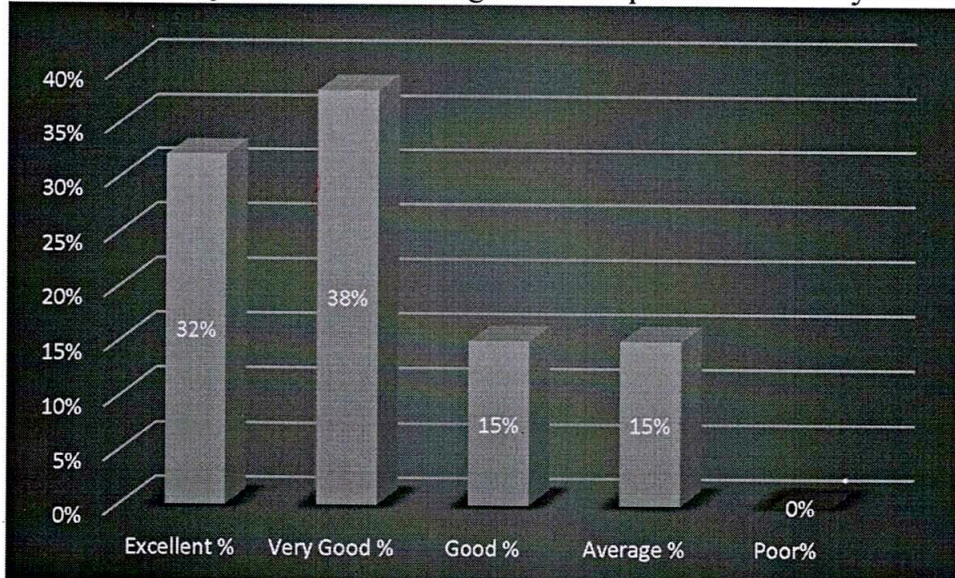

Parents Feedback analysis 2021-22

Q.1. How do you rate the college for conducting regular classes?

Q.2. How do you rate the college for completion of the syllabus on time?

Q. 3. How do you rate the Library?

Q.4. How do you rate the faculty in terms of the teaching-learning process?

Q.5. How do you rate your ward's performance?

Q.6. How helpful are the faculty?

Q.7. How do you rate the college in terms of all-round development of the students?