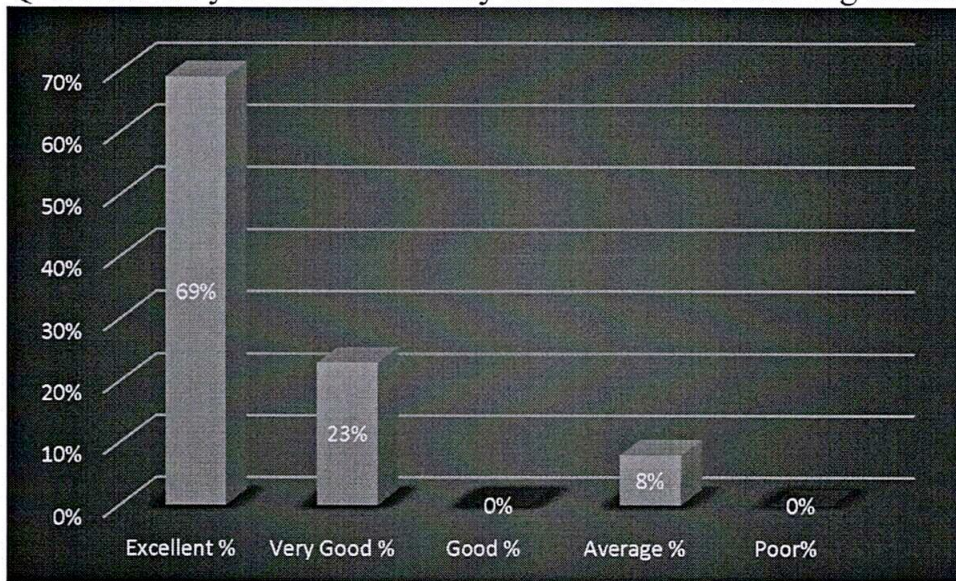

Parents Feedback analysis 2021-22

Q.1. How do you rate the college for conducting regular classes?

Q.2. How do you rate the college for completion of the syllabus on time?

Q. 3. How do you rate the Library?

Q.4. How do you rate the faculty in terms of the teaching-learning process?

Q.5. How do you rate your ward's performance?

Q.6. How helpful are the faculty?

Q.7. How do you rate the college in terms of all-round development of the students?