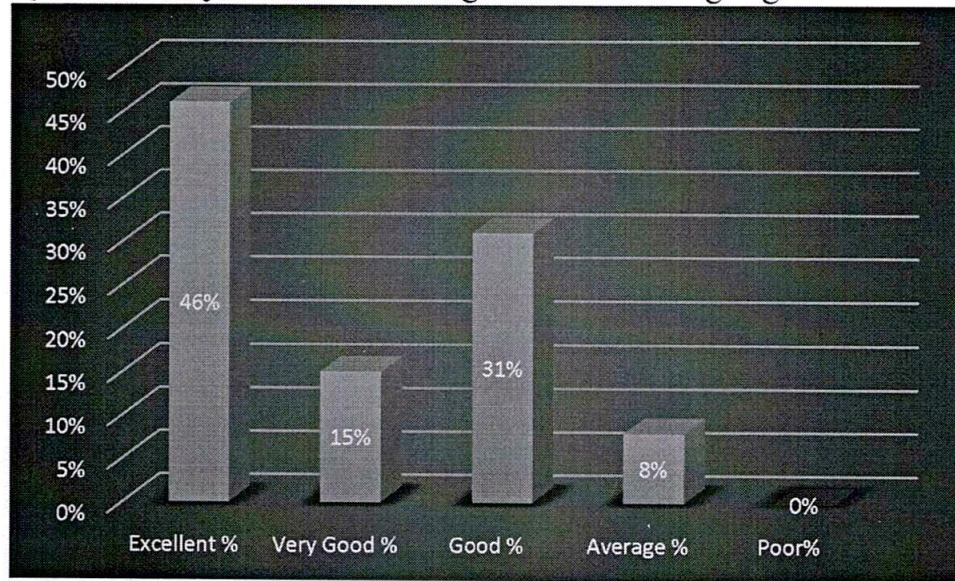

Parents Feedback analysis 2021-22

Q.1. How do you rate the college for conducting regular classes?

Q.2. How do you rate the college for completion of the syllabus on time?

Q. 3. How do you rate the Library?

Q.4. How do you rate the faculty in terms of the teaching-learning process?

Q.5. How do you rate your ward's performance?

Q.6. How helpful are the faculty?

Q.7. How do you rate the college in terms of all-round development of the students?