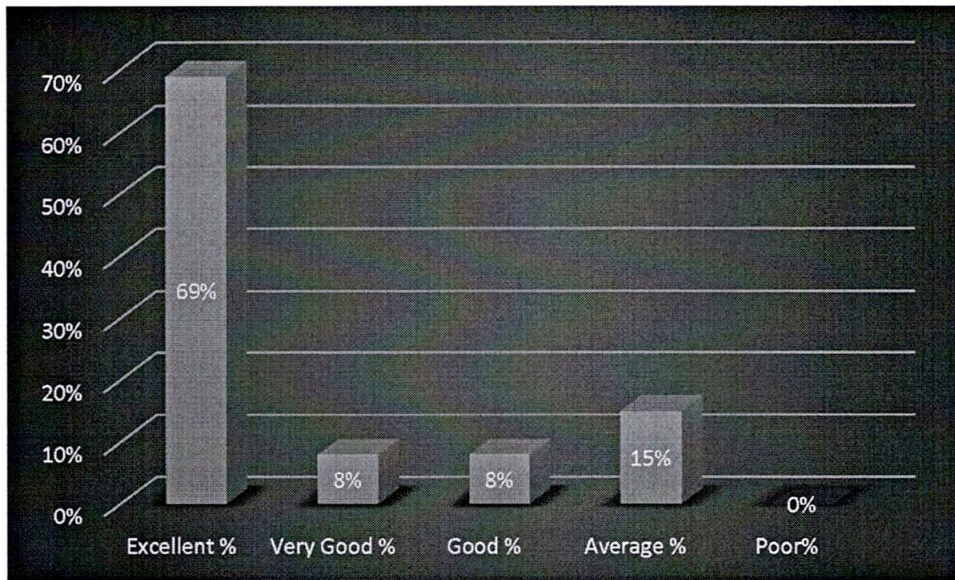

Parents Feedback analysis 2021-22

Q.1. How do you rate the college for conducting regular classes?

Q.2. How do you rate the college for completion of the syllabus on time?

Q. 3. How do you rate the Library?

Q.4. How do you rate the faculty in terms of the teaching-learning process?

Q.5. How do you rate your ward's performance?

Q.6. How helpful are the faculty?

Q.7. How do you rate the college in terms of all-round development of the students?