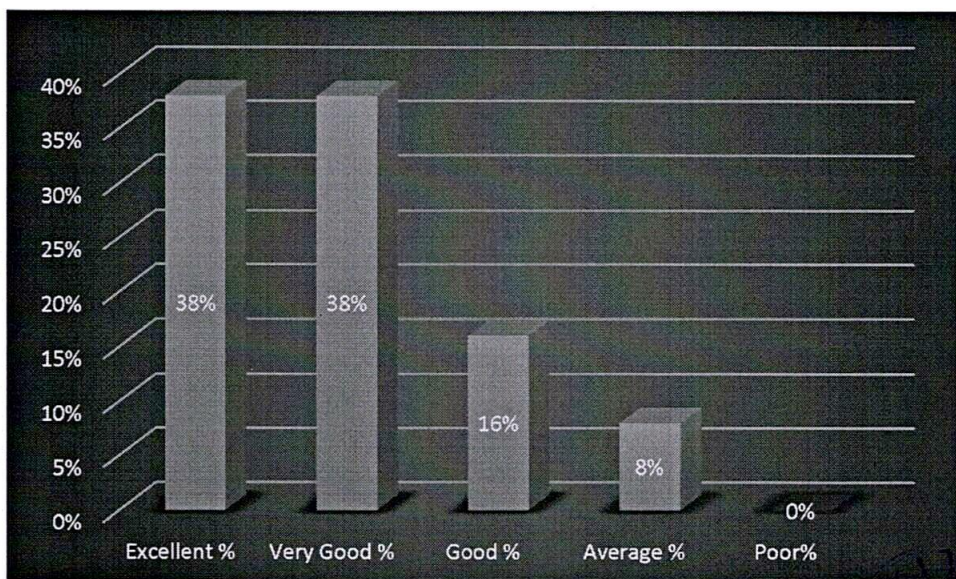

Parents Feedback analysis 2021-22

Q.1. How do you rate the college for conducting regular classes?

Q.2. How do you rate the college for completion of the syllabus on time?

Q. 3. How do you rate the Library?

Q.4. How do you rate the faculty in terms of the teaching-learning process?

Q.5. How do you rate your ward's performance?

Q.6. How helpful are the faculty?

Q.7. How do you rate the college in terms of all-round development of the students?