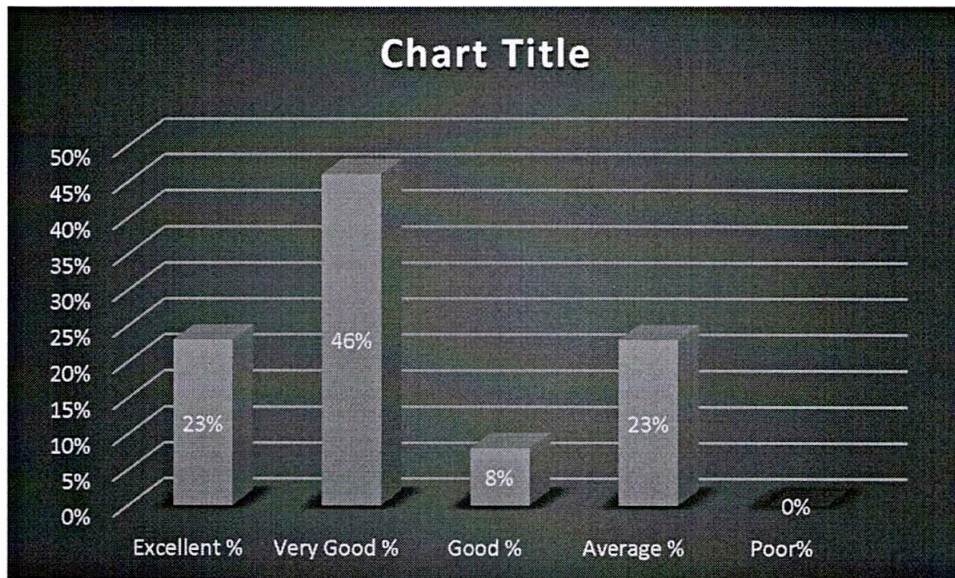

Parents Feedback analysis 2021-22

Q.1. How do you rate the college for conducting regular classes?

Q.2. How do you rate the college for completion of the syllabus on time?

Q. 3. How do you rate the Library?

Q.4. How do you rate the faculty in terms of the teaching-learning process?

Q.5. How do you rate your ward's performance?

Q.6. How helpful are the faculty?

Q.7. How do you rate the college in terms of all-round development of the students?

Q.8. How do you rate the college in terms of discipline?

Q.9. How do you rate the college in terms of imparting moral and ethical values?

Q.10 Any suggestions?

- Transportation facilities needed form Mango Area, and Station Area
- Formal Parent teacher interaction
- College must start skill Enhancement courses