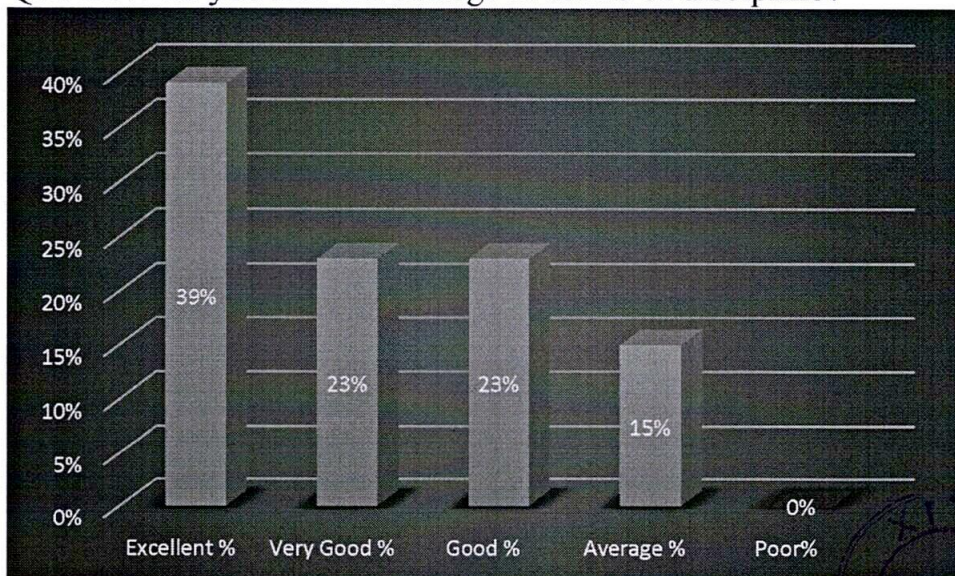

Q.8. How do you rate the college in terms of discipline?