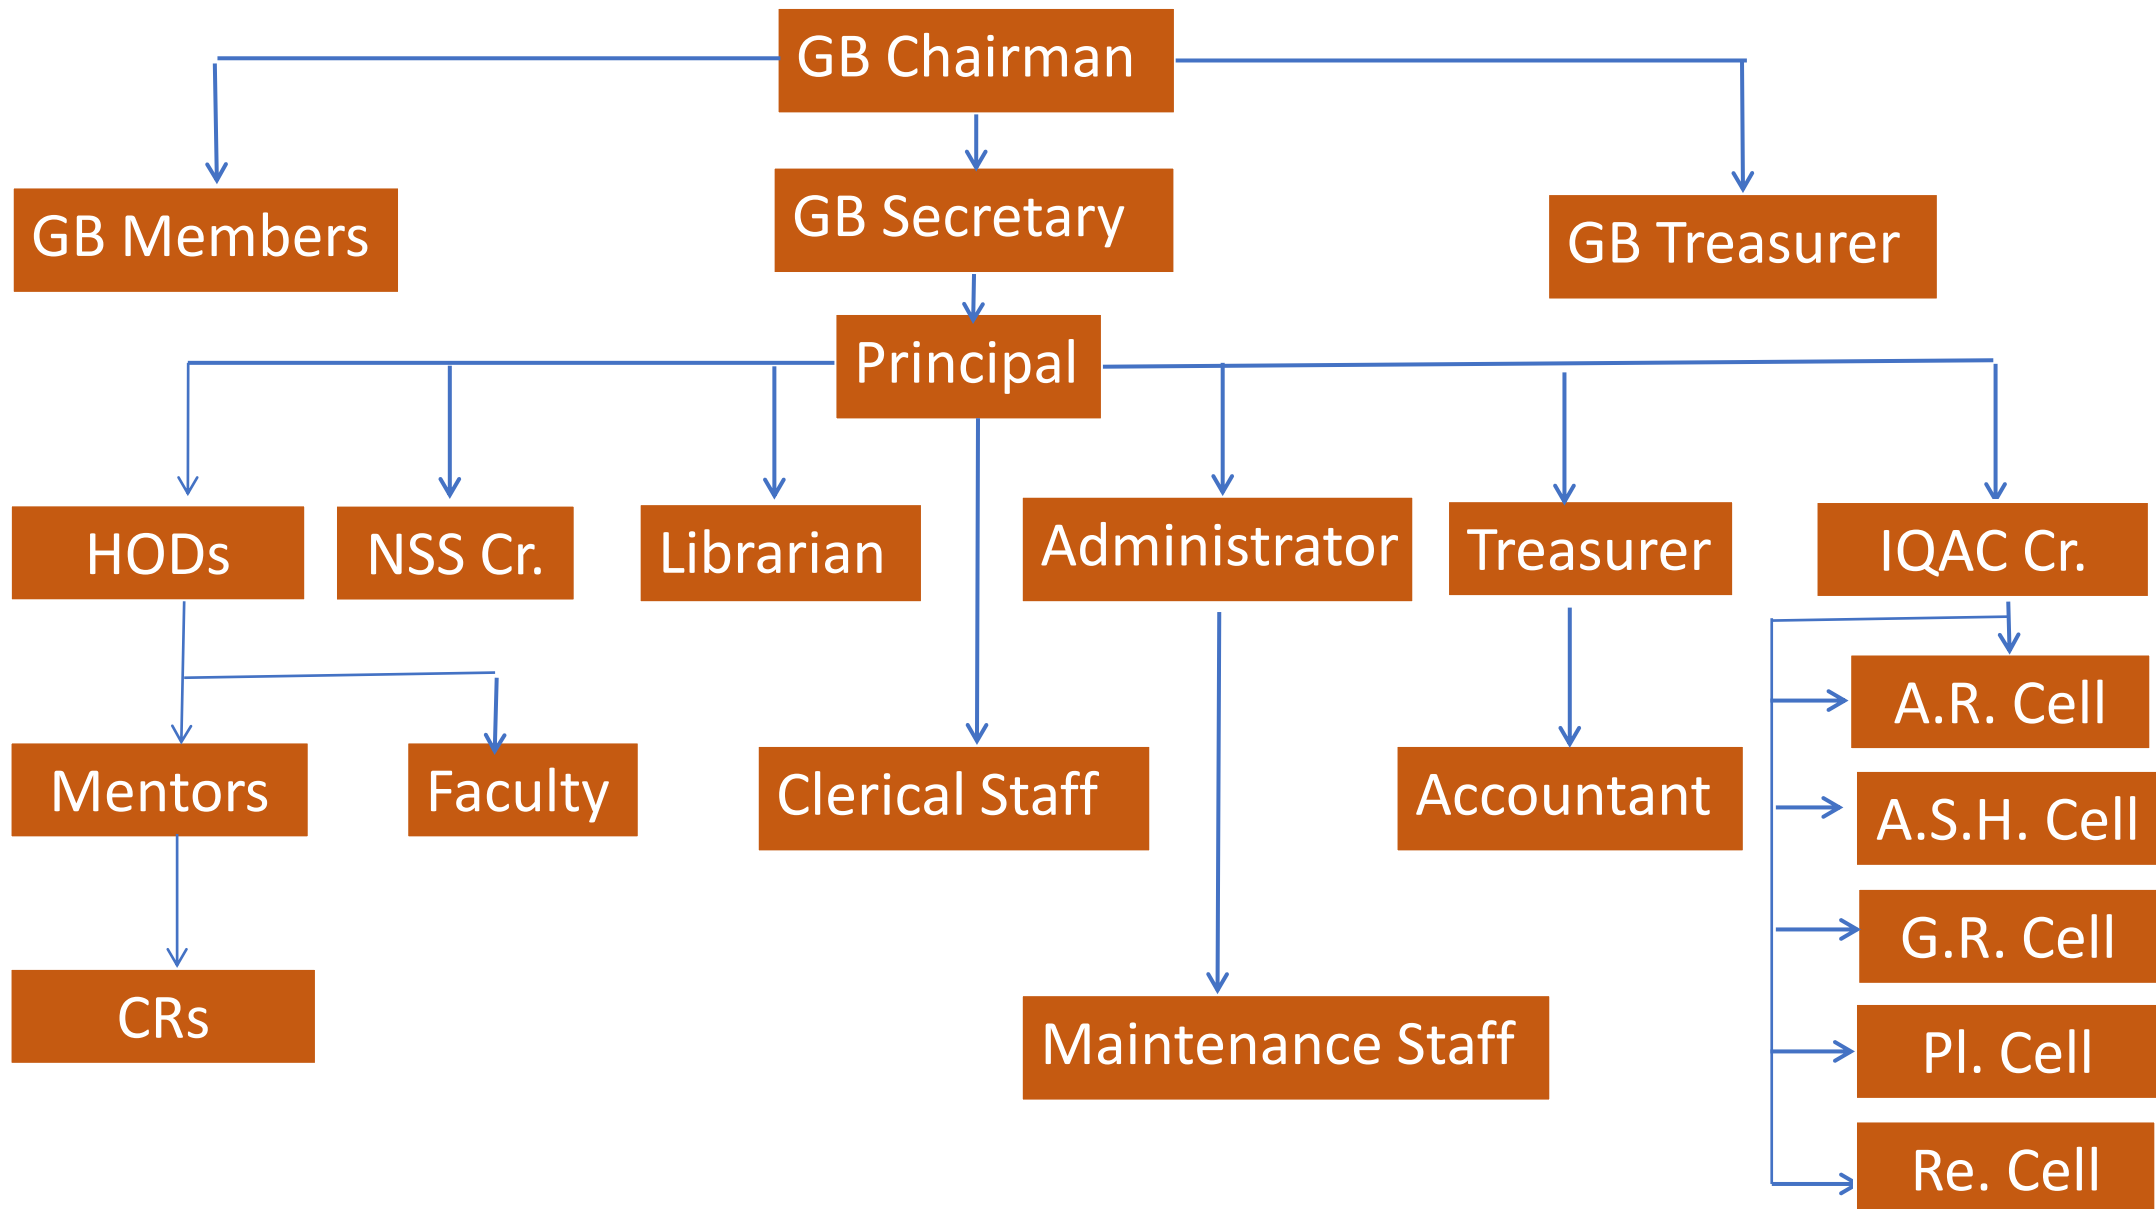

Organogram of XITE College, Gamharia

Abbreviations

- ❖ **HODs** : Head of the Departments
- ❖ **NSS Cr.** : NSS Coordinator
- ❖ **IQAC Cr.** : IQAC Coordinator
- ❖ **A.R. Cell** : Anti-Ragging Cell
- ❖ **A.S.H. Cell** : Anti-Sexual Harassment Cell
- ❖ **G.R. Cell** : Grievance Redressal Cell
- ❖ **Pl. Cell** : Placement Cell
- ❖ **Re. Cell** : Research Cell
- ❖ **CRs.** : Class Representatives